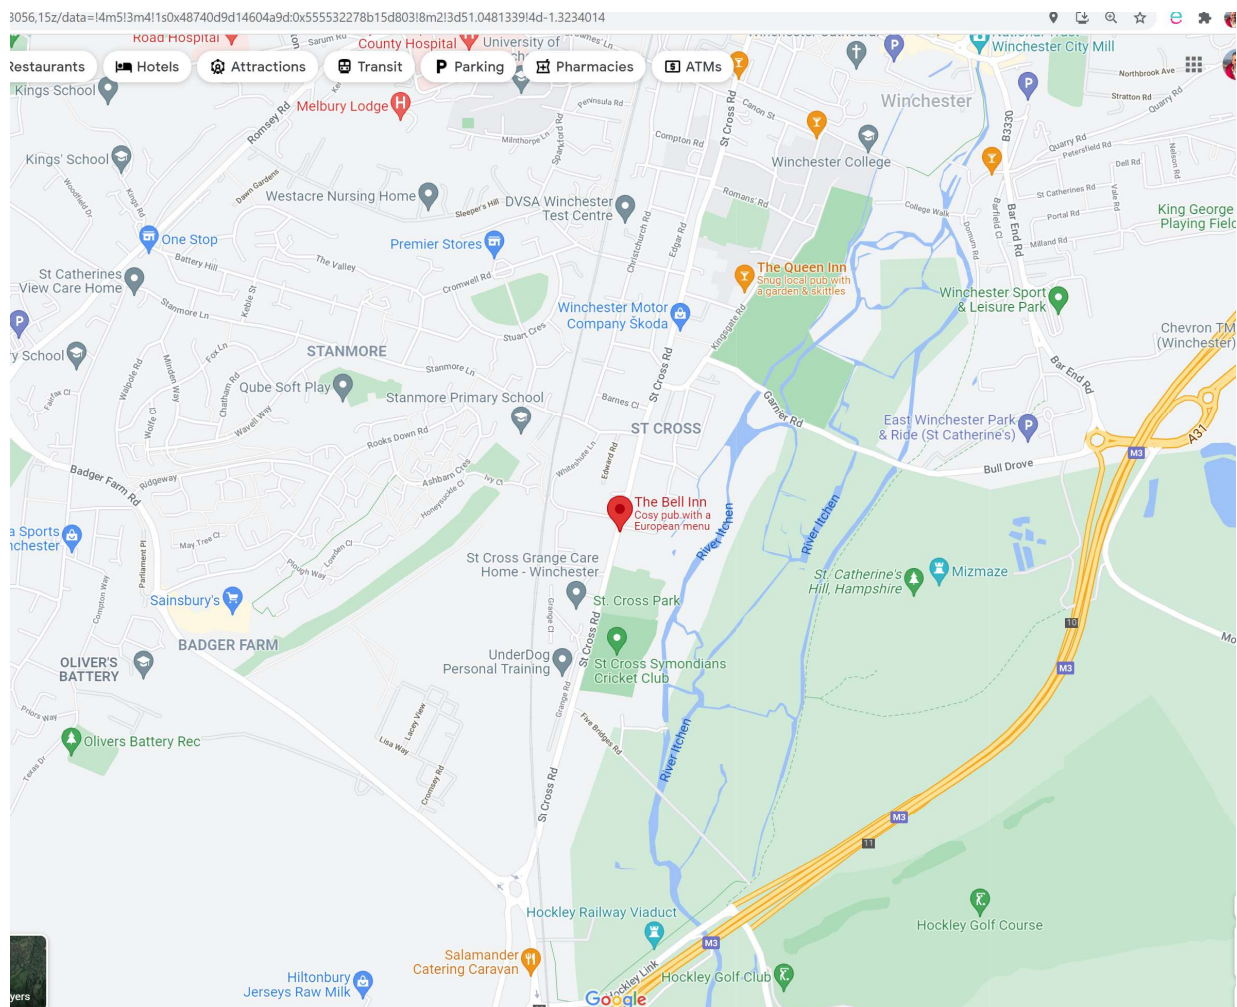

## Directions and Car Parking for The Bell Inn public house in Winchester

**The Bell Inn.** 83 St Cross Rd, Winchester SO23 9RE. Tel (01962) 865284;

This is our venue for home teas and post-match refreshment in the current season.

Please be aware that parking restrictions apply Monday to Saturday in some of the roads around the pub, please check before you park. There are places to park along Mead Road opposite the pub, and there is a car park in the pub.