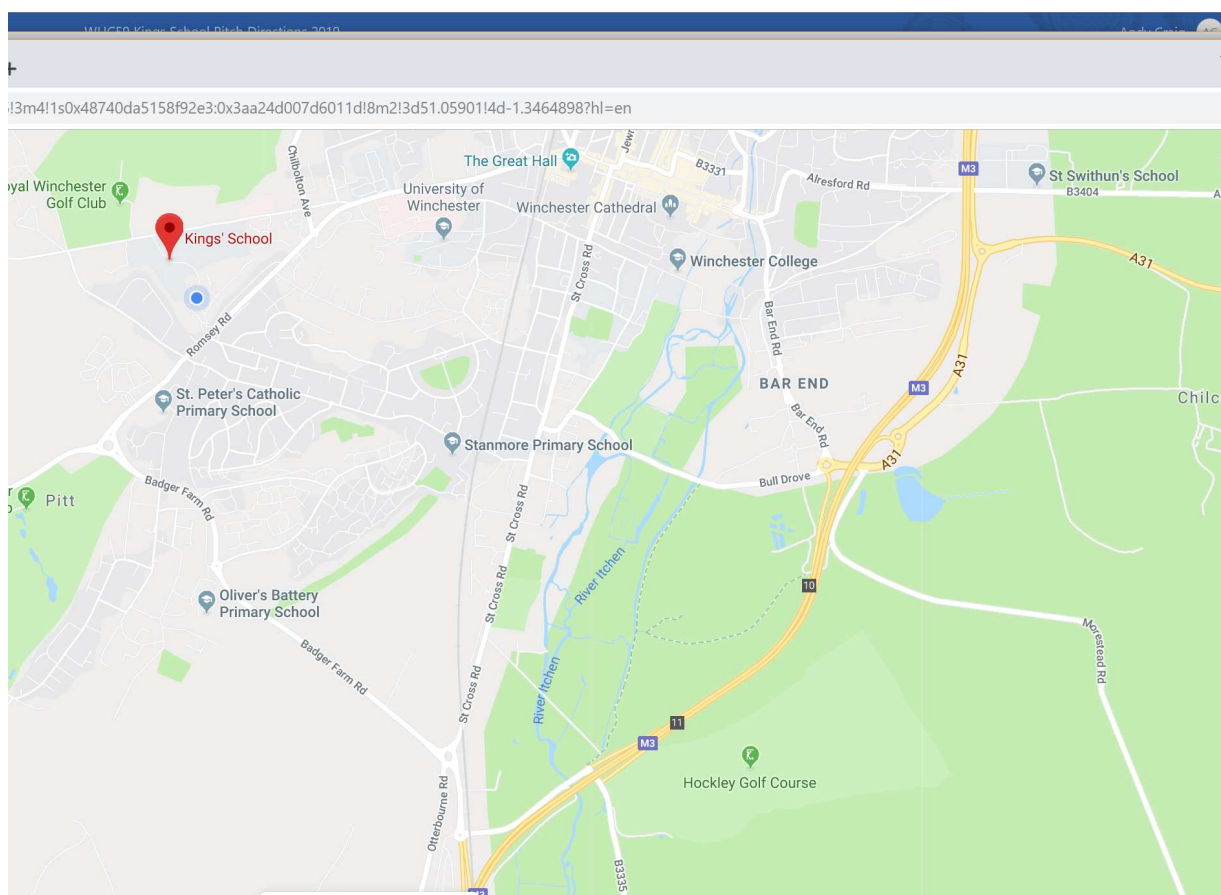

## Directions and Car Parking Arrangements for Kings School Winchester

### Kings Road – Winchester – Hampshire SO22 5PN

Car Parking area is within the School grounds – turn right at mini roundabout and proceed into school grounds.

Access to the pitch is by a pathway from the changing rooms past the swimming pool, or directly from the carpark by going up towards the main school entrance, then down the path and steps towards the Astro pitch.

#### Directions

- From the north, leave M3 at junction 11 and follow B3090 up past Badger Farm to the Romsey Road. Kings Road is a left turn off Romsey Road at Stanmore Hill traffic lights.
- From the south, leave M3 at junction 11. and follow B3090 up past Badger Farm to the Romsey Road. Kings Road is a left turn off Romsey Road at Stanmore Hill traffic lights.